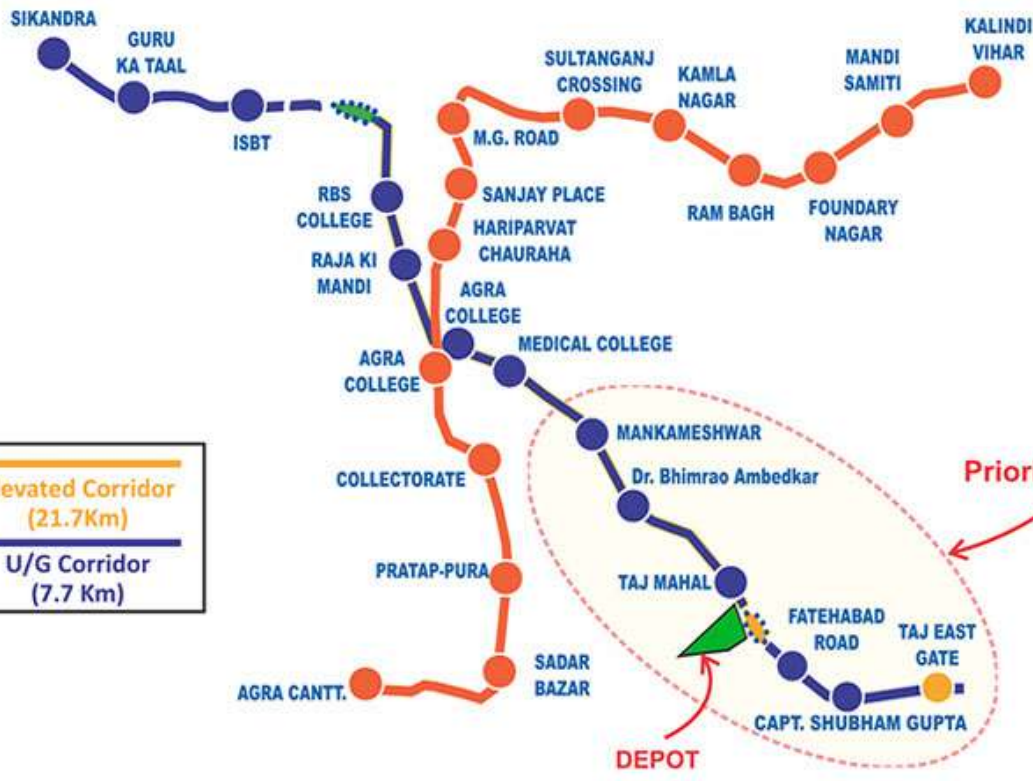

Elevated Corridor
(21.7Km)

U/G Corridor
(7.7 Km)

■ First Corridor

■ Second Corridor