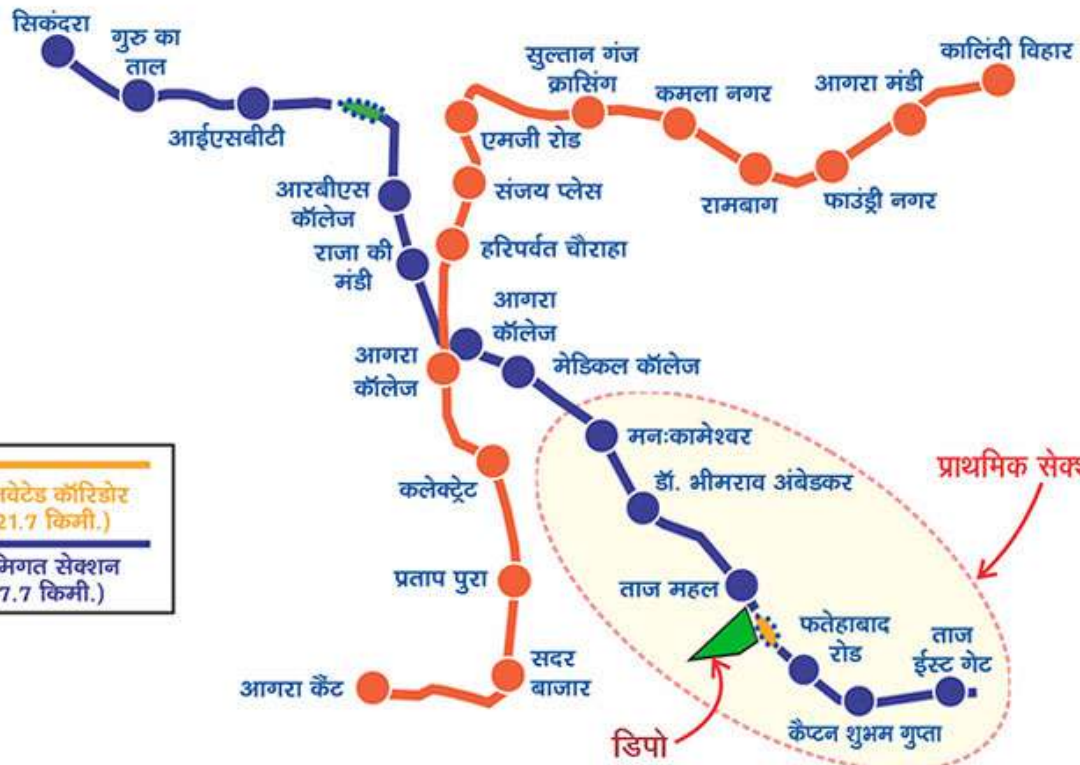

एलिवेटेड कॉरिडोर
(21.7 किमी.)

भूमिगत सेक्शन
(7.7 किमी.)

■ प्रथम कॉरिडोर

■ द्वितीय कॉरिडोर